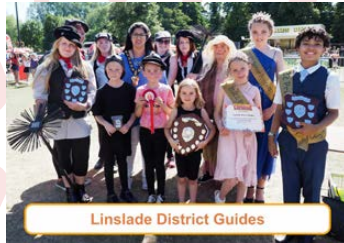

TS Ocean Naval Cadets