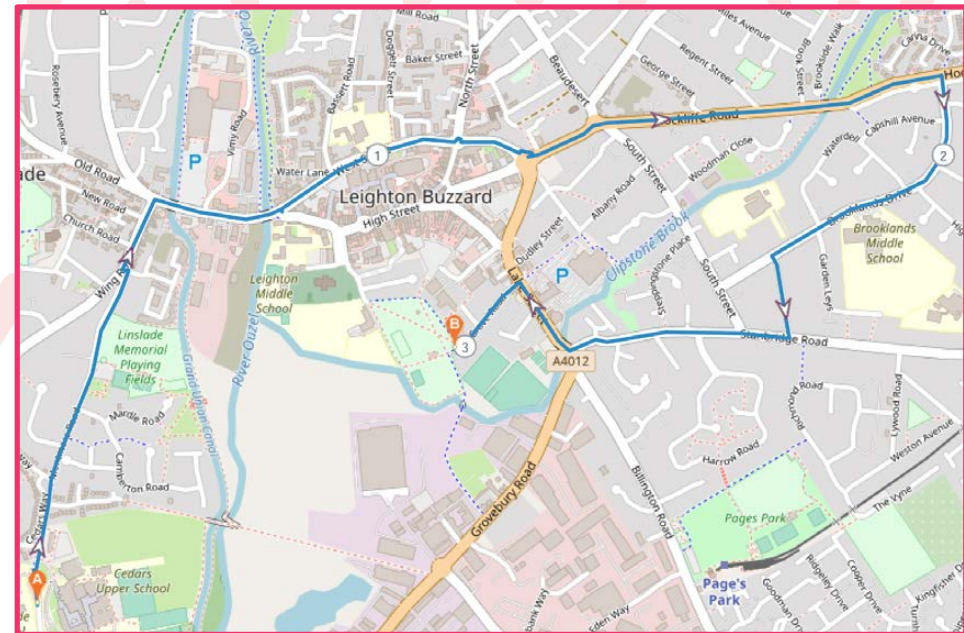

To donate £1, text CARNIVAL to 70201
To donate £5, text CARNIVAL to 70970

To donate £3, text CARNIVAL to 70331
To donate £10, text CARNIVAL to 70191

To donate £1, text CARNIVAL to 70201
To donate £5, text CARNIVAL to 70970

To donate £3, text CARNIVAL to 70331
To donate £10, text CARNIVAL to 70191

THE KITCHEN STUDIO
KITCHENS | BEDROOMS | INTERIORS

JOHN WILCOCK
An established and trusted family run firm of interior installation specialists.

Providing a complete project managed service, from initial meetings and surveys through to a no obligation design and quotation presentation, planning and installation.

Visit our showroom to discuss your requirements.

12 Friday Street, Leighton Buzzard, LU7 1AN
☎ 01525 378 618
www.thekitchen-studio.co.uk

BLANCO | FRANKE | SINKER
pronorm | TREND | kbsa

Carnival Procession Route

Form up on Mentmore Road outside Tiddenfoot 10.30am, Judging 11.00am, Depart 11.30 am.

Proceed along **Mentmore Road**, right onto **Wing Road**, right onto **Leighton Road**, onto **West Street**, onto **Leston Road**, left onto **Hockliffe Street**, onto **Hockliffe Road**, right onto **Brooklands Drive**, left onto **Brooklands Avenue**, right onto **Stanbridge Road**, right onto **Lake Street**, left into **Grove Road**, onto **Parsons Close Recreation Ground**.

Arrive approx 1.00pm
There will be a rest in Brooklands Drive area, exact location dependent on road conditions on the day

Balguard
Architectural metal workers for the construction industry

40 Years of Excellence in the Design, Manufacture and Installation of Architectural metalwork for the construction industry

Balguard Engineering Ltd
Unit 8 Cherrycourt Way, Stanbridge Road, Leighton Buzzard, Beds, LU7 4UH
Tel: 01525 373673 E-Mail: metalwork@balguard.co.uk Web: WWW.balguard.co.uk